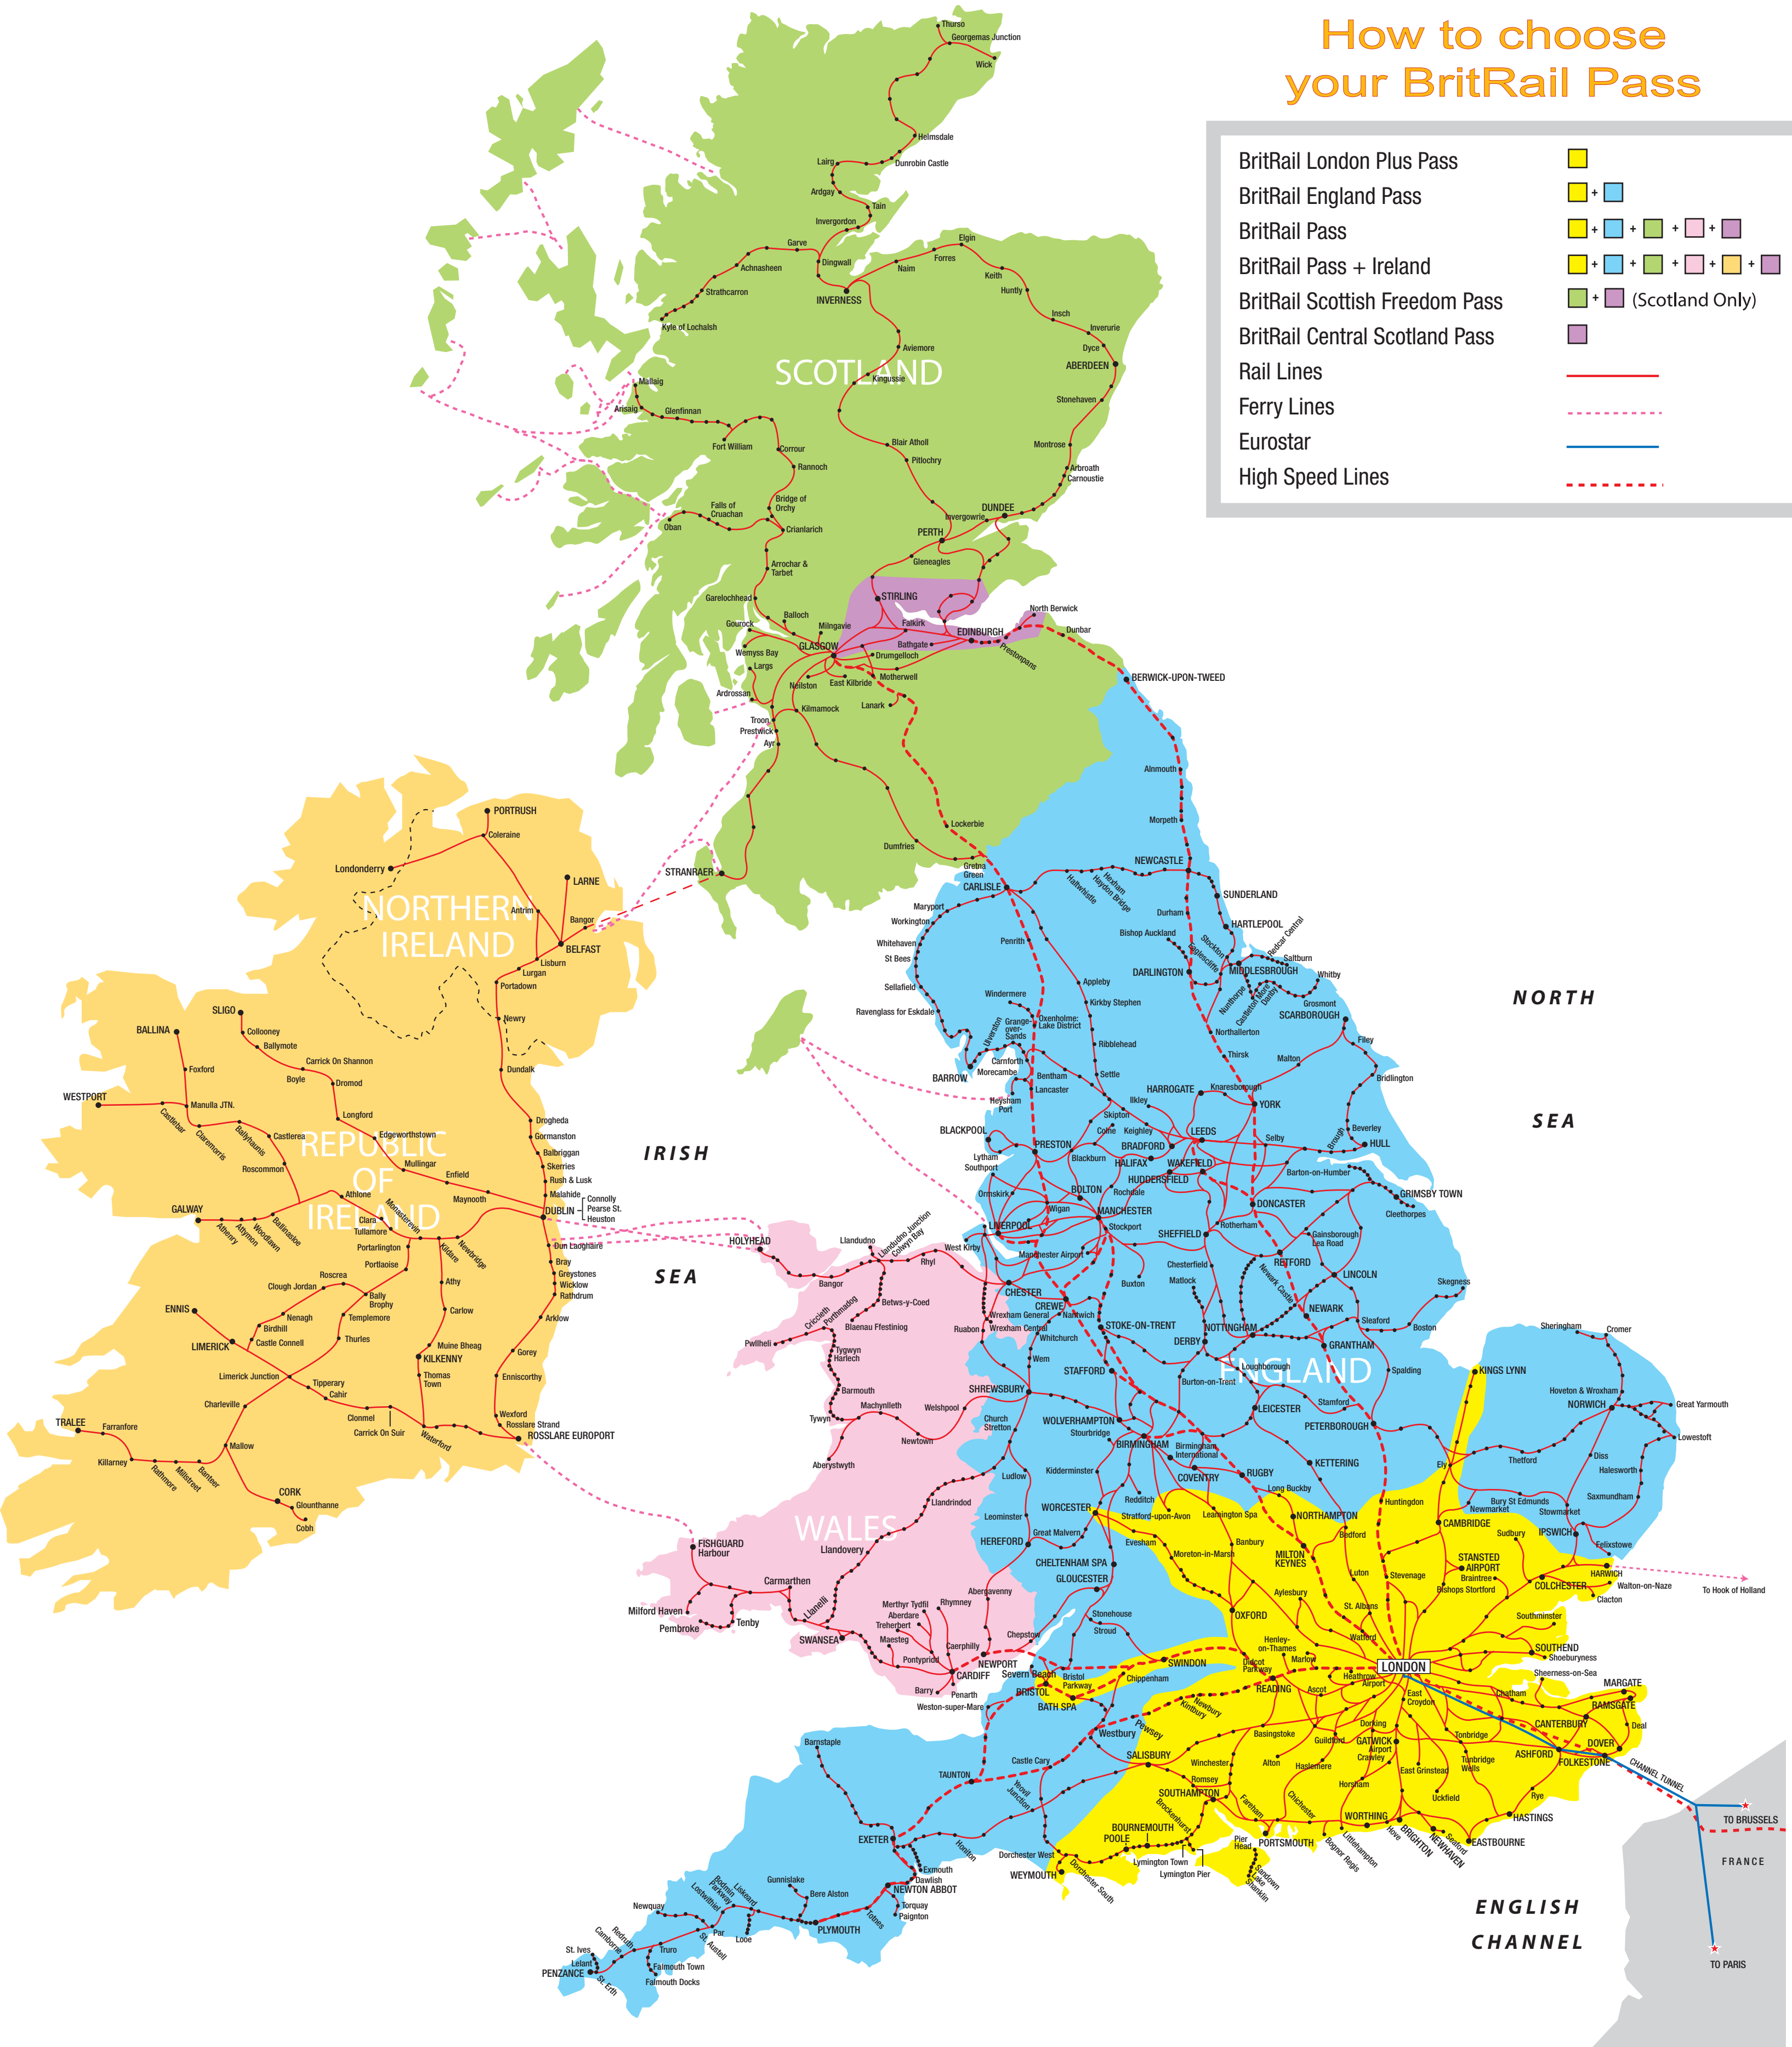

## How to choose your BritRail Pass

BritRail London Plus Pass	
BritRail England Pass	
BritRail Pass	
BritRail Pass + Ireland	
BritRail Scottish Freedom Pass	
BritRail Central Scotland Pass	
Rail Lines	
Ferry Lines	
Eurostar	
High Speed Lines	

NORTH  
SEA

IRISH  
SEA

ENGLISH  
CHANNEL

FRANCE  
TO BRUSSELS  
TO PARIS